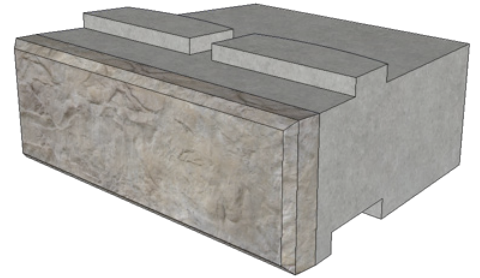

Unit Code FB39

Block Name	Full Middle Block - 39"		
Dimensions	16" x 48" x 39"		
Height	16	Width	48
		Depth	39
Weight	2201	Volume	15.18
Coverage	5.33		
Set Back	1"		
Batter	3.6°		
Connection	Tongue & Groove		
Face Texture	Form Cast		
Face Style	Straight Face