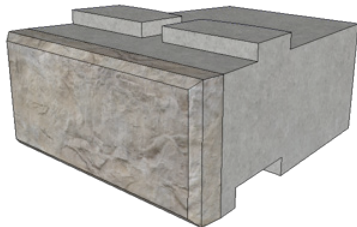

Unit Code FM39

Block Name	Three Quarter Block - 39"		
Dimensions	16" x 36" x 39"		
Height	16	Width	36
		Depth	39
Weight	1586	Volume	10.94
Coverage	4		
Set Back	1"		
Batter	3.6°		
Connection	Tongue & Groove		
Face Texture	Form Cast		
Face Style	Straight Face